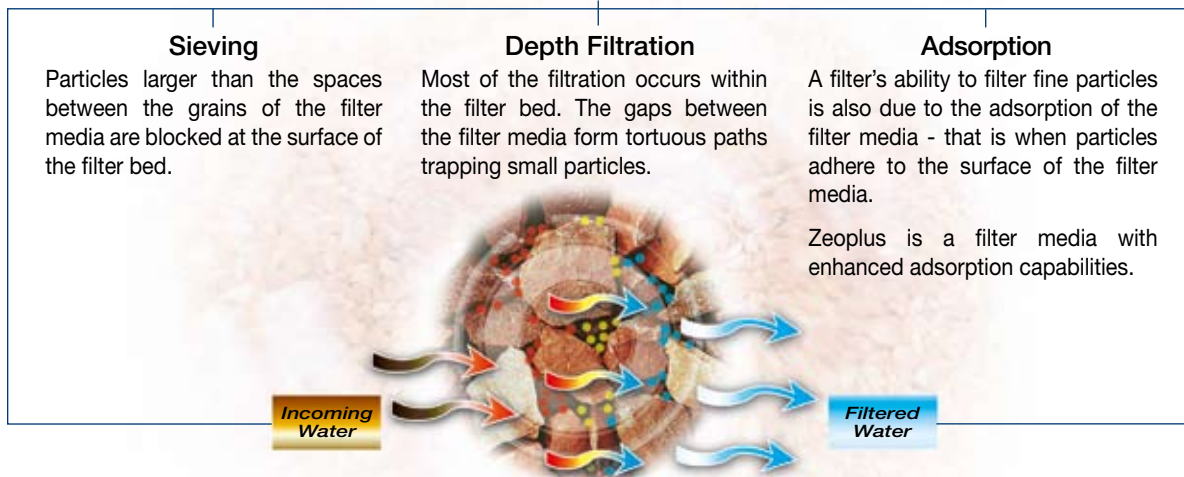

MICRON
W300

MICRON
W250

Enjoy clear water through your whole house

Effective Filtration
Minimal Maintenance
Dependable Strength and Durability

WATERCO
Water, the liquid of life

www.waterco.com

Micron W Series filters all the water entering the house, providing clear water to every tap.

- Clear water for cooking and cleaning
- Cleaner, brighter laundry
- Refreshing baths and showers
- Extended service life of drinking water purifiers

The Filtration Process

Micron W series filter is capable of filtering out particles as small as 10 microns (0.01mm).