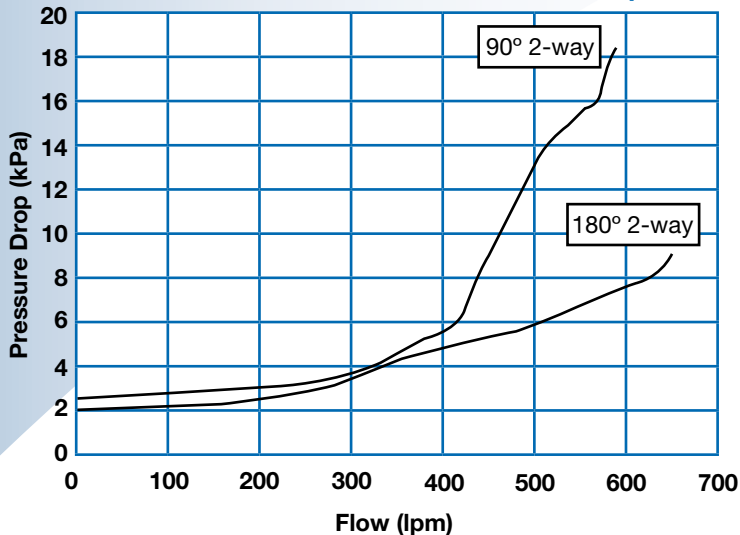

- Eliminate the loss of prime on the suction side of a pump.
- Prevent the drain down of water towards pumps and filters.
- Prevent water flow in an unwanted direction.

## Waterco 90 degree and 180 degree Flow Check Valve

Waterco's Check Valve has been designed to be simple to install, inspect and service. With a 304 grade stainless steel spring designed for minimal hydraulic losses and a stronger positive seal, it is ideal for both inlet and return lines.

The Flow Check valve's pressure rating of 400 kPa (58 psi) and its 316 stainless steel fasteners make it suitable for domestic and commercial applications.

14641	Flow Check Valve 180°	40/50mm	1 1/2" / 2"
146419	Flow Check Valve 90°	40/50mm	1 1/2" / 2"
14651	Flow Check Valve 180°	50/65mm	2" / 2 1/2"
146519	Flow Check Valve 90°	50/65mm	2" / 2 1/2"

50/65mm Flow Check Valve Pressure Drop

40/50mm Flow Check Valve Pressure Drop