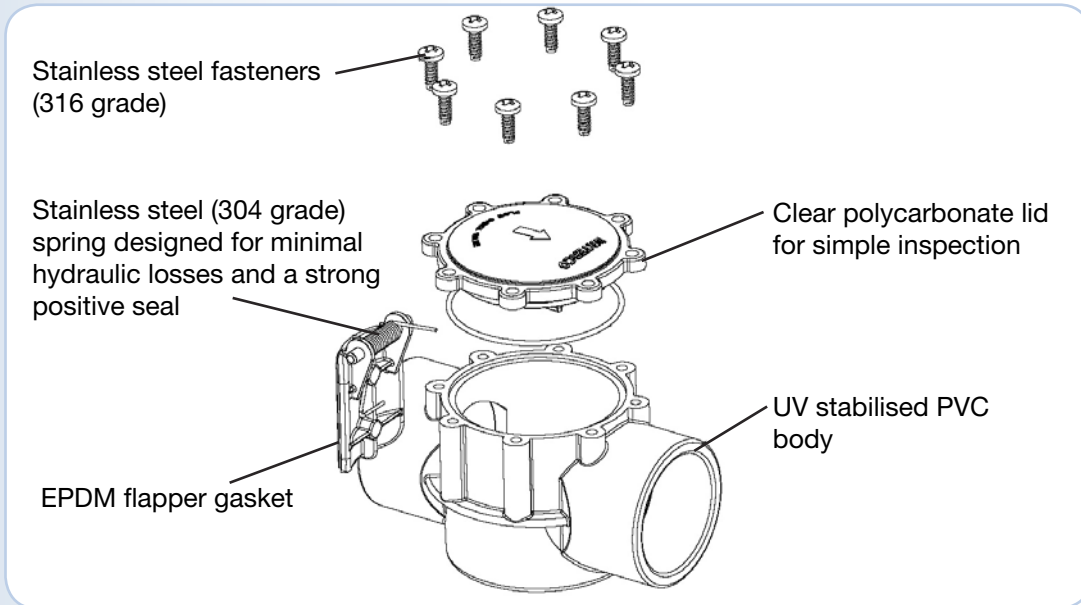

# Waterco Check Valve

Simple to install, inspect and service

Waterco's Flow Check valves have been designed to be simple to install, inspect and service. With a 304 grade stainless steel spring designed for minimal hydraulic losses and a stronger positive seal, it is ideal for both inlet and return lines.

- Eliminate the loss of prime on the suction side of a pump.
- Prevent the drain down of water towards pumps and filters.
- Prevent water flow in an unwanted direction.

## Waterco 90 degree and 180 degree Flow Check Valve

Waterco's Check Valve has been designed to be simple to install, inspect and service. With a 304 grade stainless steel spring designed for minimal hydraulic losses and a stronger positive seal, it is ideal for both inlet and return lines.

The Flow Check valve's pressure rating of 400 kPa (58 psi) and its 316 stainless steel fasteners make it suitable for domestic and commercial applications.

14641	Flow Check Valve 180°	40/50mm	1 1/2" / 2"
146419	Flow Check Valve 90°	40/50mm	1 1/2" / 2"
14651	Flow Check Valve 180°	50/65mm	2" / 2 1/2"
146519	Flow Check Valve 90°	50/65mm	2" / 2 1/2"