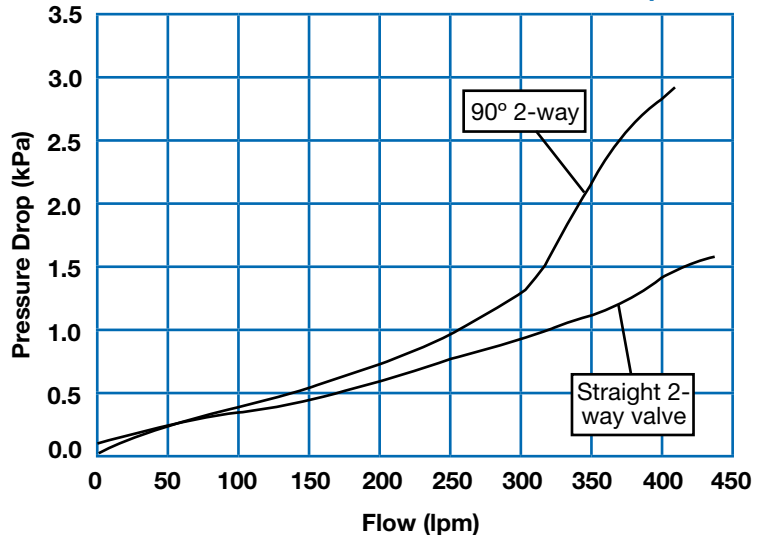

40/50mm Flow Check Valve Pressure Drop