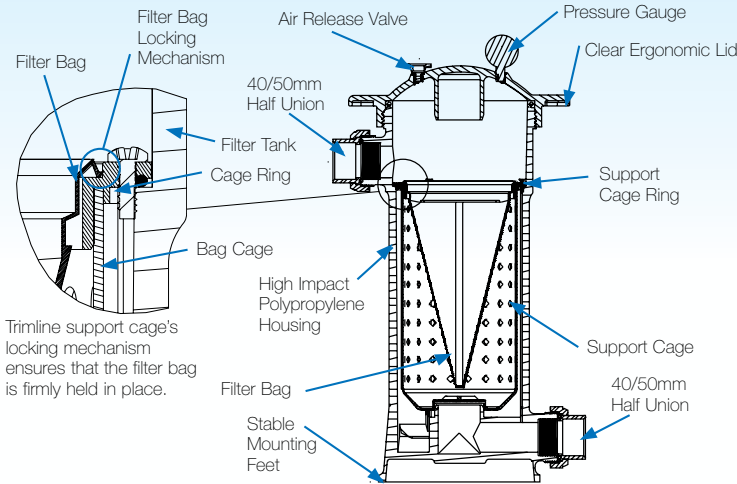

TRIMLINE

LEAF TRAPPER

The Trimline Leaf Trapper incorporates a high quality and durable bag filter that enables high volume leaf & debris capture. The lid is clear for quick visual inspection of the Leaf Trapper's filter bag.

The Trimline Leaf Trapper is ideal for installation in areas of high leaf & debris collection prior to a pool's finer filtration system. It is compact & economical, perfect for negative edge pools and in floor cleaning systems.

- Leaf trapper or coarse pre-filter
- Large filter bag
- One piece mould construction
- Able to withstand up to 350kPa (50 psi)

Leaf Trapper

The Leaf Trapper housings are constructed from high impact polypropylene and a clear polycarbonate lid provide a strong and durable filter. The design of the ergonomic screw down lid enables simple hand operation and quick filter cleaning or replacement.

Leaf Trapper Filter Bag

Its large filter bag is made of high strength and durable nylon, plus it's easy to clean. The 800 micron bag allows a full flow of water with minimal resistance, and it has a holding capacity is approximately four-times the usual leaf and debris holding capacity of a standard pool skimmer leaf basket.