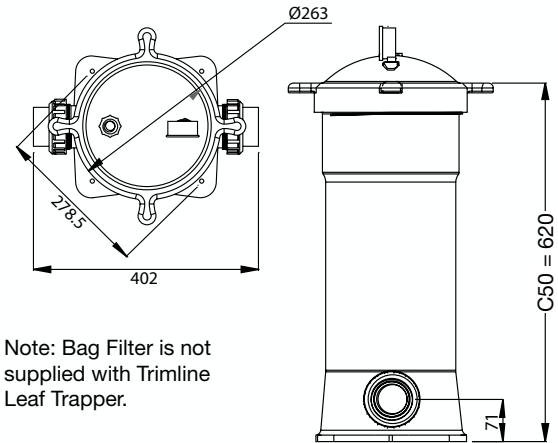

Leaf Trapper (Typical) Installation

Trimline Leaf Trapper Specification

LEAF TRAPPER SPECIFICATIONS		
Max Flow Rate	340lpm	90gpm
Required clearance for servicing	530mm	20.9"
Maximum pressure	350kPa	50psi
Maximum temperature	40°C	100°F

FILTER BAG SPECIFICATIONS		
Surface Area	0.17m ²	1.85ft ²
Diameter	178mm	7"
Length	419mm	16.5"

FILTER BAG PRODUCT CODE		
36519265	Manufactured with Nylon	800 microns

Dimension (mm)

Warranty

Trimline Leaf Trapper	5 years (conditional)
Filter Tank	5 Years Plus 5 Years Pro Rata
Other components	1 Year
Labour	1 Year