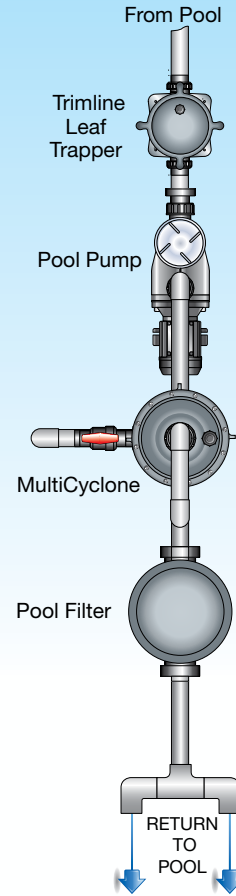

Leaf Trapper (Typical) Installation

Trimline Leaf Trapper Specification

LEAF TRAPPER SPECIFICATIONS		
Max Flow Rate	340lpm	90gpm
Required clearance for servicing	530mm	20.9"
Maximum pressure	350kPa	50psi
Maximum temperature	40°C	100°F

FILTER BAG SPECIFICATIONS		
Surface Area	0.17m²	1.85ft²
Diameter	178mm	7"
Length	419mm	16.5"

FILTER BAG PRODUCT CODE		
36519265	Manufactured with Nylon	800 microns